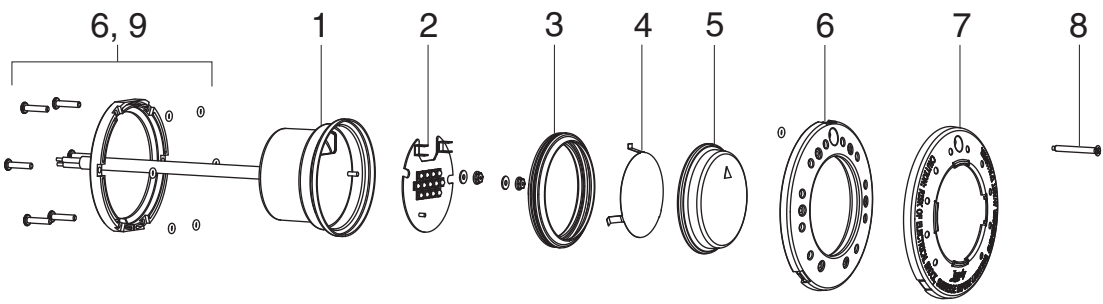

Key No.	Part No.	Description	Field Replaceable	List Price
1	N/A	Light Housing - Pool	Not Sold Separately	N/A
2	R0802600	PCBA, 12V, 5K, Large White Led Light	Yes	
2	R0802601	PCBA, 12V, 2.7K, Large White Led Light	Yes	
2	R0802700	PCBA, 120V, 5K, Large Warm White Led Light	Yes	
2	R0802701	PCBA, 120V, 2.7K, Large Warm White Led Light	Yes	
2	R0802800	PCBA, 12V, 5K, Large White Led Light	Yes	
2	R0802801	PCBA, 12V, 2.7K, Large Warm White Led Light	Yes	
2	R0802900	PCBA, 120V, 5K, Large White Led Light	Yes	
2	R0802901	PCBA, 120V, 2.7K, Large Warm White Led Light	Yes	
3	R0790500	Silicone Gasket - Pool	Yes	
4	R0790600	Glass Lens - Pool	Yes	
5	R0790700	Clamp Assembly - Pool	Yes	
6	R0790801	Face Ring, Stainless Steel - Pool	Yes	
7	R0790900	Pilot Screw, w/ Retainer - Pool	Yes	
8	R0791000	Clamp Screw Set (8 Screws and Retainers) - Pool	Yes	

Valves

Water Features

Lighting

Cleaners

In-Floor

Accessories

Small (Spa) White LED Light

Part# WSHV Series, WSLV Series, WWSHV Series, WWSLV Series

Key No.	Part No.	Description	Field Replaceable	List Price
1	N/A	Spa Light Housing	Not Sold Separately	N/A
2	R0803200	PCBA, 120V, 5K, Small White Led Light	Yes	
2	R0803201	PCBA, 120V, 2.7K, Small Warm White Led Light	Yes	
2	R0803300	PCBA, 12V, 5K, Small White Led Light	Yes	
2	R0803301	PCBA, 12V, 2.7K, Small Warm White Led Light	Yes	
3	R0791100	Silicone Gasket - Spa	Yes	
4	R0739700	Light Shaping Diverger, Spa Only	Yes	
5	R0791200	Glass Lens - Spa	Yes	
6	R0791300	Clamp Assembly - Spa	Yes	
7	R0791401	Face Ring, Stainless Steel - Spa	Yes	
8	R0790900	Pilot Screw, w/ O-ring - Spa	Yes	
9	R0791600	Clamp Screw Set (6 Screws and Retainers) - Spa	Yes	