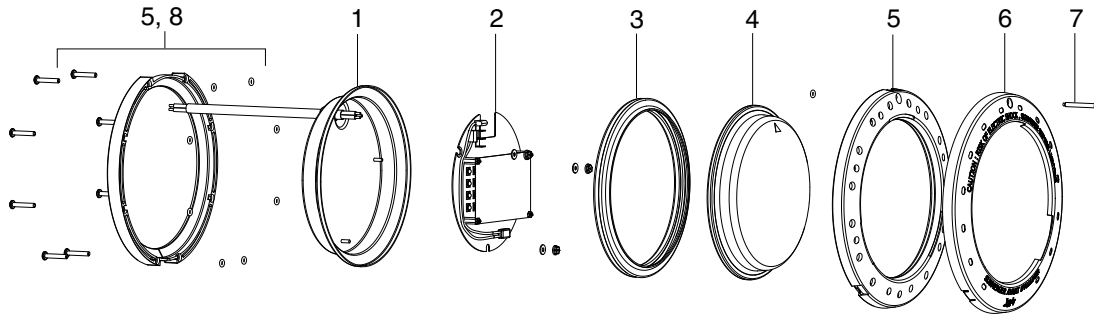

Large (Pool) White LED Light

Part# WPHV Series, WPLV Series, WWPHV Series, WWPLV Series

Key No.	Part No.	Description	Field Replaceable	List Price
1	N/A	Light Housing - Pool	Not Sold Separately	N/A
2	R0802600	PCBA, 12V, 5K, Large White Led Light	Yes	
2	R0802601	PCBA, 12V, 2.7K, Large White Led Light	Yes	
2	R0802700	PCBA, 120V, 5K, Large Warm White Led Light	Yes	
2	R0802701	PCBA, 120V, 2.7K, Large Warm White Led Light	Yes	
2	R0802800	PCBA, 12V, 5K, Large White Led Light	Yes	
2	R0802801	PCBA, 12V, 2.7K, Large Warm White Led Light	Yes	
2	R0802900	PCBA, 120V, 5K, Large White Led Light	Yes	
2	R0802901	PCBA, 120V, 2.7K, Large Warm White Led Light	Yes	
3	R0790500	Silicone Gasket - Pool	Yes	
4	R0790600	Glass Lens - Pool	Yes	
5	R0790700	Clamp Assembly - Pool	Yes	
6	R0790801	Face Ring, Stainless Steel - Pool	Yes	
7	R0790900	Pilot Screw, w/ Retainer - Pool	Yes	
8	R0791000	Clamp Screw Set (8 Screws and Retainers) - Pool	Yes	

*When replacing LED PCB, we recommend replacement of the silicone gasket at the same time. N/A-Not Available

Pumps

Filters

Heaters

Heat Pumps

Automation

Water Levelling

Water Sanitizers

Valves

Water Features

Lighting

Cleaners

In-Floor

Accessories