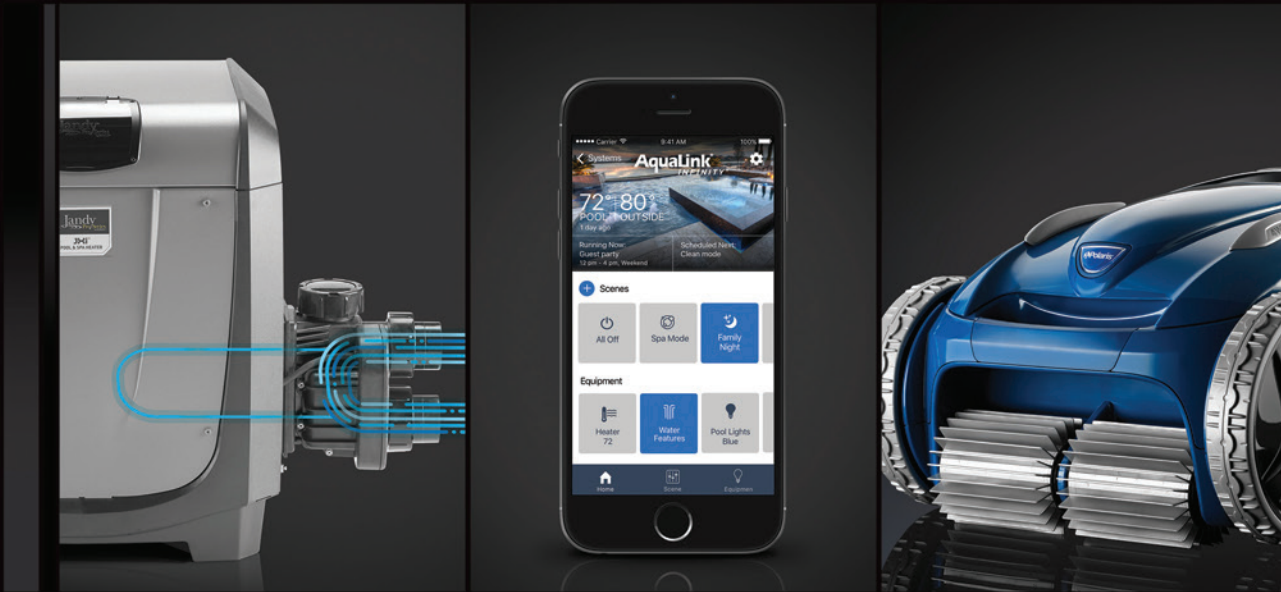

FAMILY OF BRANDS | Heritage of Excellence

2018 PRODUCT CATALOG ADDENDUM

White LED Pool and Spa Lights

LED Pool and Spa Lights

Underwater LED lights for pools and spas. WaterColors offer energy efficiency in an ultra-slim profile and simple installation. WaterColors are ETL® classified to fit into some existing pool and spa niches as well as ProNiches.

Features:

- Stainless steel housing for corrosion-free performance
- Choose from nine vibrant colors or five dramatic light shows
- Microprocessor blended colors for smooth transitions and no moving parts
- Long life, less than 50 watts of power, available in 120V & 12V versions
- Controlled by a single light switch or seamlessly interfaces with our Smart Color Control
- ETL Listed to be installed in ProNiche or other manufacturers' niches